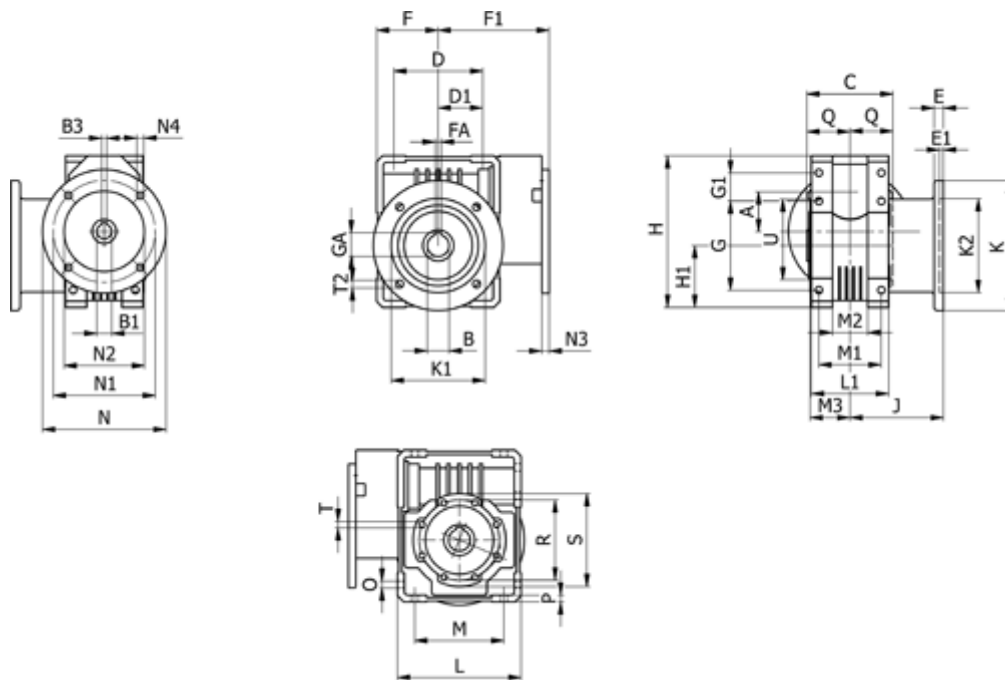

Data Sheet

Article number: 392108613843010

Description: Worm gear
WR 86-UF2-138-80B5, without lubrication

Measures

A = 86.90	E = 15	H = 245.5	M = 126	N4 = M10x13	U = 110
B = 35	E1 = 6	H1 = 100.0	M1 = 165	O = 11.5	
B1 E7 = 19	F = 100	J = 151.0	M2 = 130	P = 11	
B2 = 21.8	F1 = 180	K = 210	M3 = 12	Q = 45	
B3 H9 = 6	FA = 10	K1 = 176	N = 200	R = 130	
C = 140	G = 144	K2 = 152	N1 = 165	S = 150	
D = 144.0	G1 = 45.5	L = 65	N2 = 130	T = M10x18	
D1 = 72.0	GA = 38.3	L1 = 144	N3 = 12.0	T2 = 12.5	